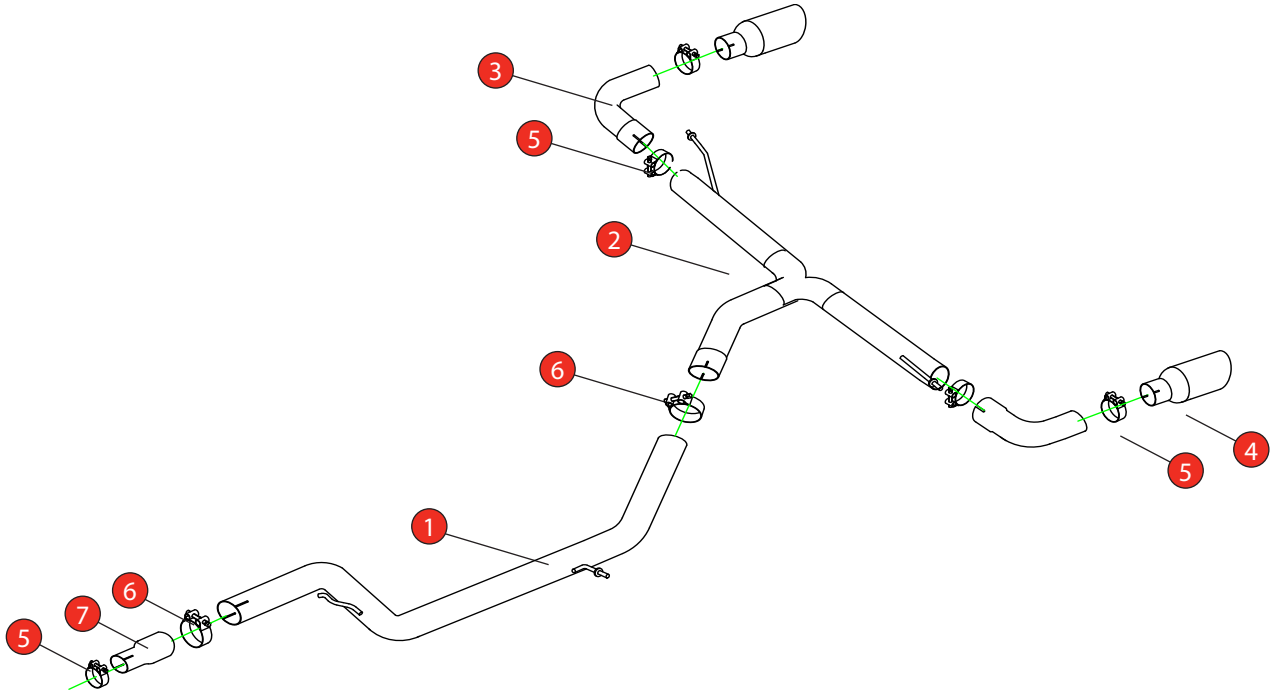

Car	Volkswagen Golf 6 GTi & Edition 35	Part No.	SVWS071
Year	2009-2013	Fit Kits	270FK
Notes	Where not supplied use original fittings	Features	Pipe Diameter:- 76mm

Estimated Fitting Time: 60 Minutes

NO.	PART NO.	DESCRIPTION	QTY
1	590VW	Non-resonated Centre Section	1
2	819VW	Rear Silencer Delete	1
3	691BM	Trim Connecting Pipe	2
4	Z023.10061	Ø100mm Polished Daytona Trim	2
Fit Kit			
5	Z016.10064	63-68mm H/D Clamp	5
6	Z016.10062	76.2mm H/D Clamp	2
7	AD46	Adaptor (USE TO FIT TO O.E SYSTEM)	1

HOMOLOGATED	NO
DATE	12/07/2022
ISSUE	00
AUTHORISED	S Shipley

NOTE: ENSURE SCORPION SYSTEM IS CLEAR OF MOVING PARTS AND ALL ORIGINAL FUNCTIONS WORK CORRECTLY.

STAY CONNECTED TO RED POWER.